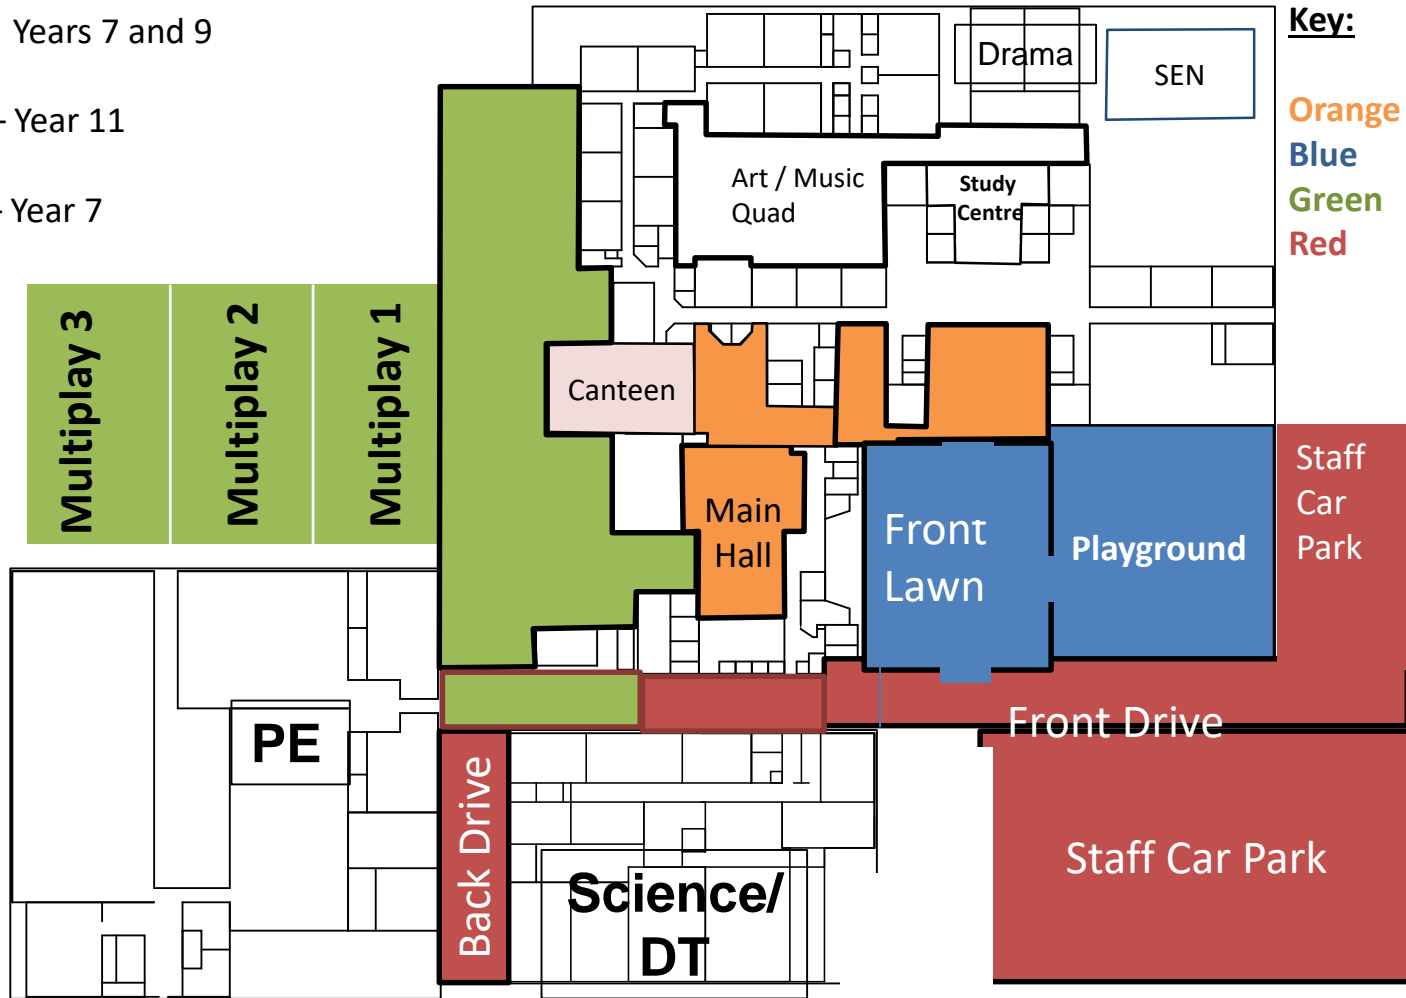

Zones of the school used by Year 7, 9 and 11 Year Groups at Breaks and for arrival to school 2020/21

Achieving Excellence Together

Canteen - Years 7 and 9

Main Hall – Year 11

Food Pod – Year 7

Key:

Orange

Year 11

Blue

Year 9

Green

Year 7

Red

Out of Bounds